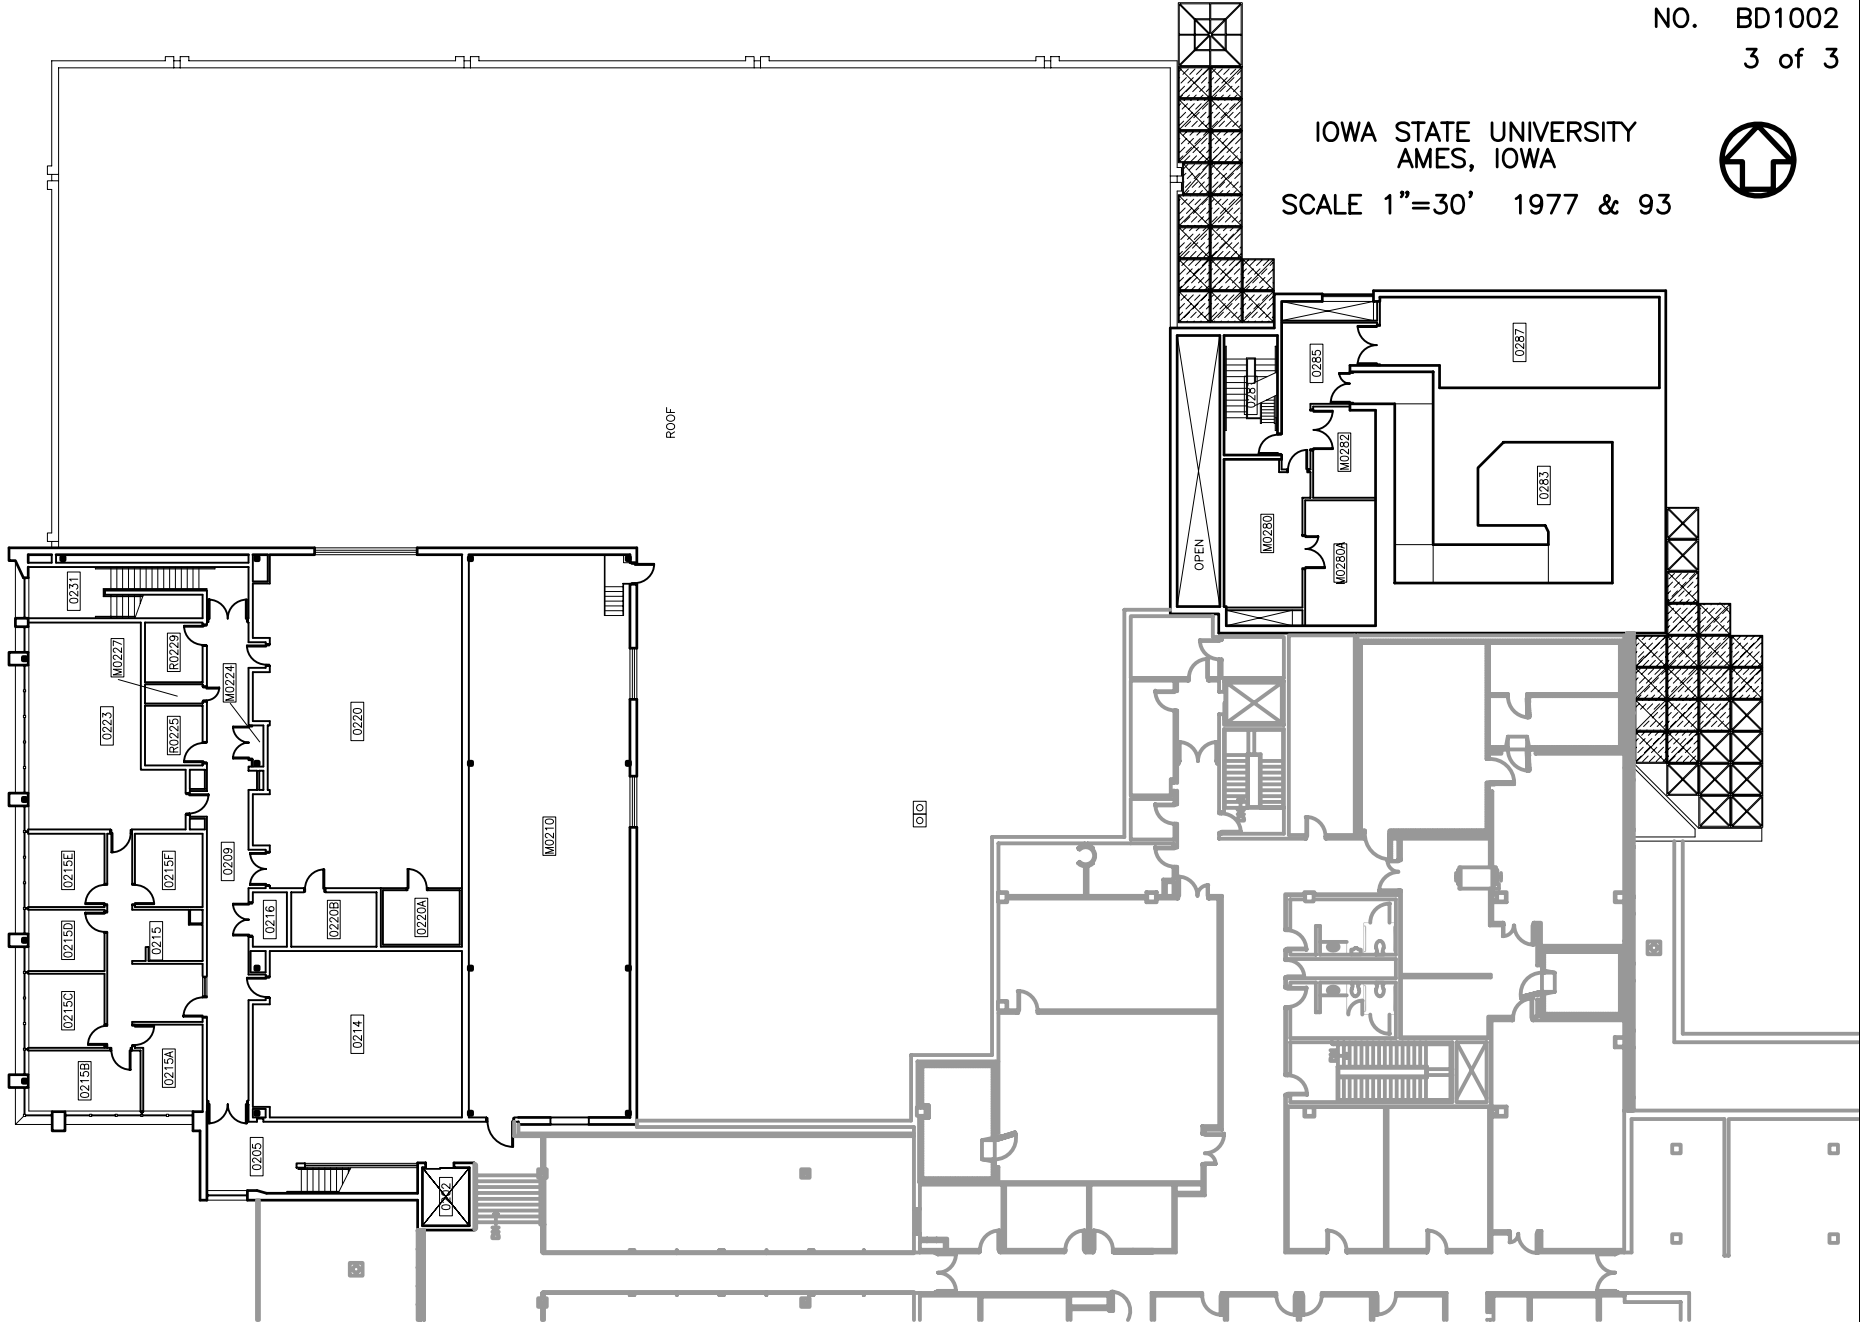

IOWA STATE UNIVERSITY
AMES, IOWA

SCALE 1"=30' 1977 & 93

ROOF

OPEN

SECOND FLOOR PLAN

MEATS LABORATORY